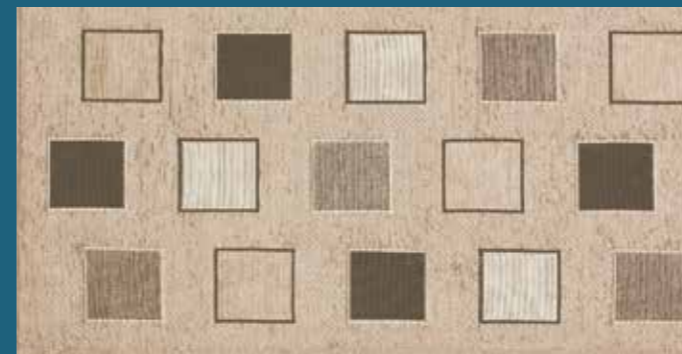

Varianti colore

• Tortora/Turtledove