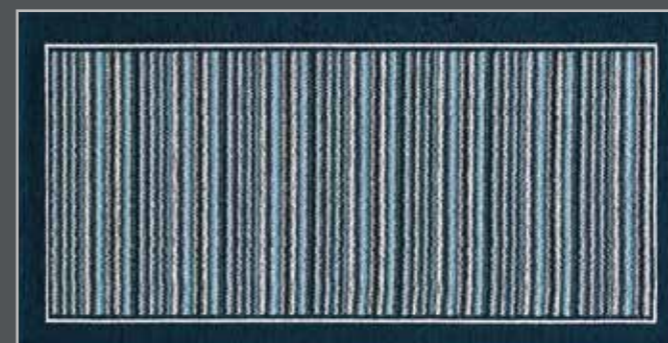

tappeto
Shangai

Moderne espressioni di stile italiano

FINI.COP
by Suardi

Varianti colore

• Blu/Blue

FINI.COP by Suardi

Via Ugo Foscolo, 162 - 24024 Gandino (BG) - Italia

Tel. +39 035 72.73.79 - Fax +39 035 73.18.88

www.finicop.it - finicop@finicop.it