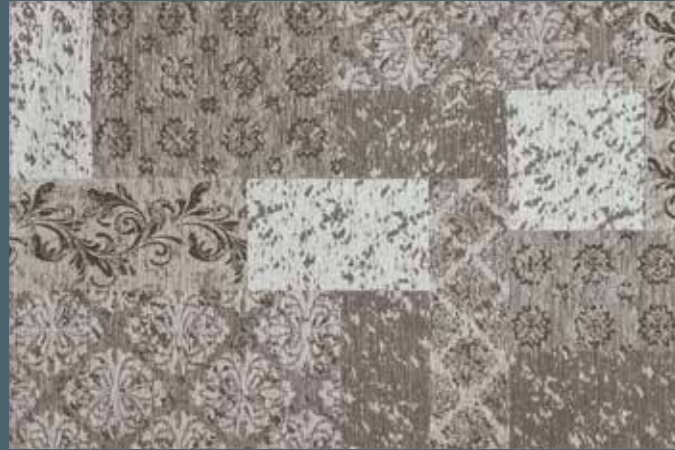

Varianti colore

• Argento/*Silver*