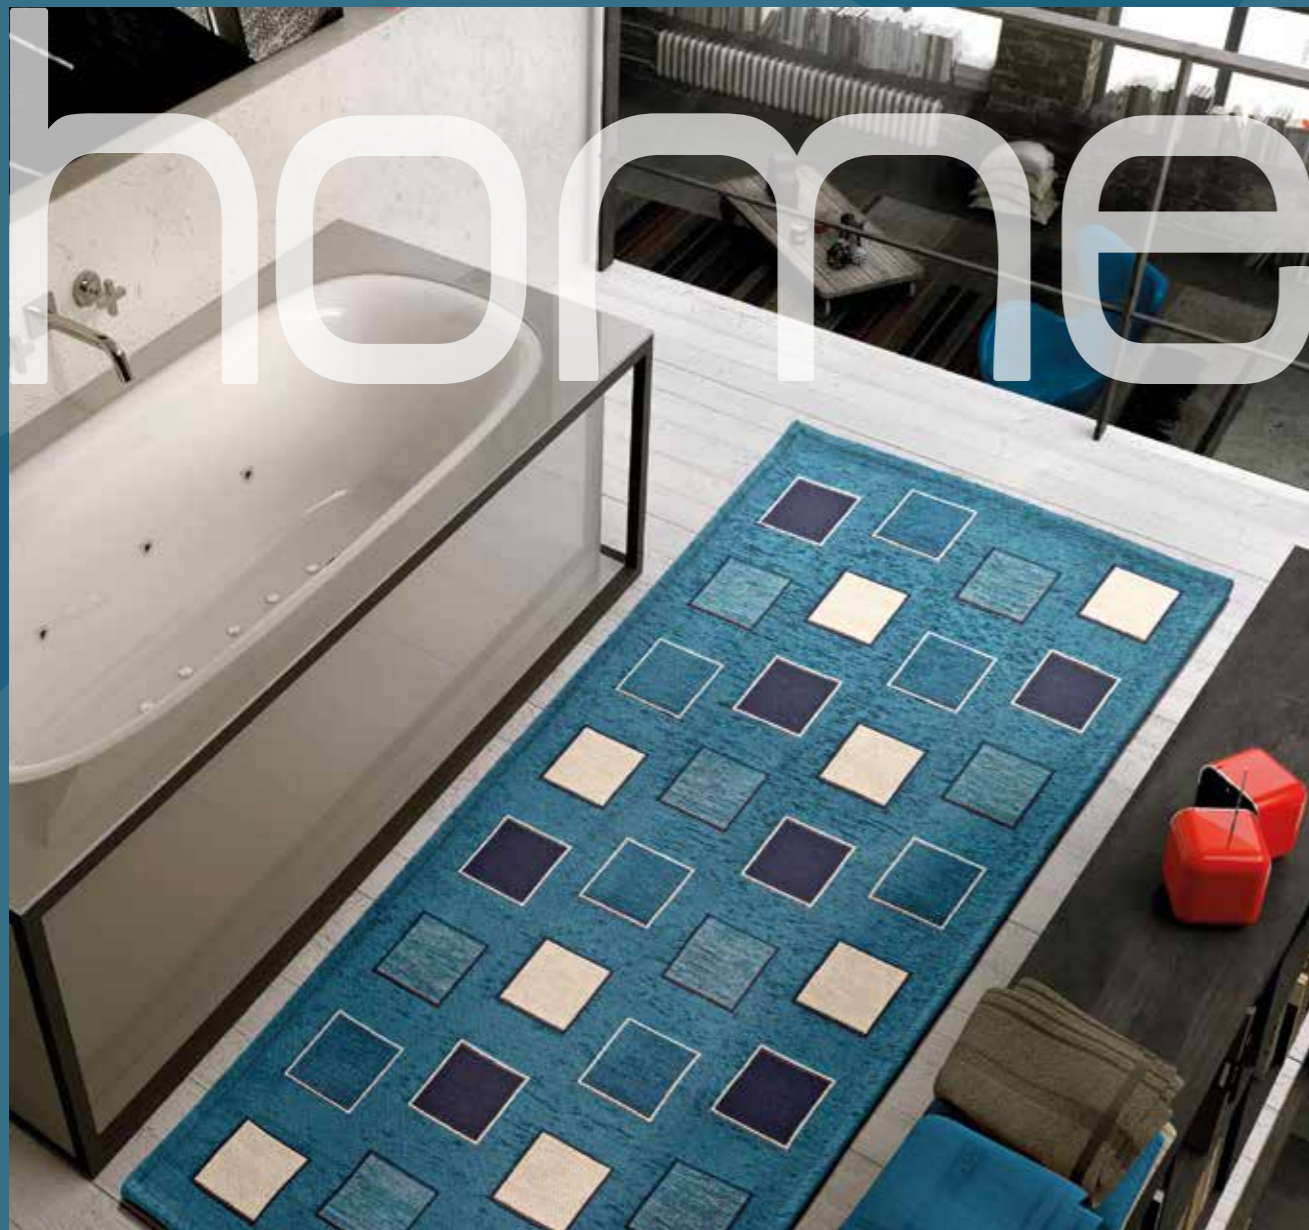

cm. 140x140 cm. 140x240
cm. 140x180 cm. Ø 170
cm. 140x210

Fabric jacquard manufacturing

Weight: 700gr/mq

Composition: 50% cotton - 50% polyester

AVAILABLE 6 SEAT COVERS WITH WINGS

PLACEMAT WITH ANTI STAIN
cm. 30x45