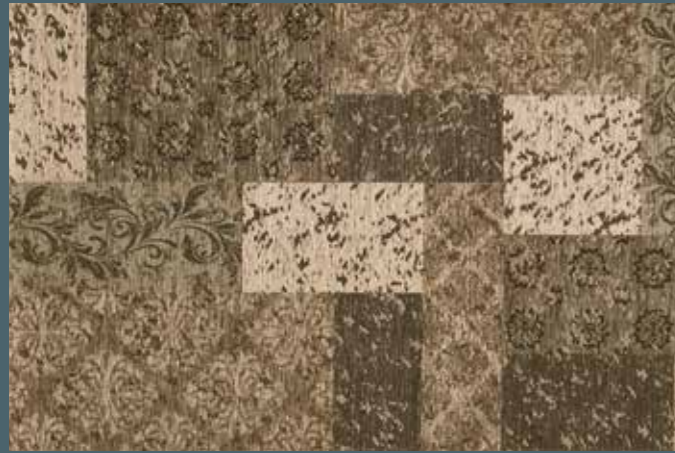

• Fango/*Mud*