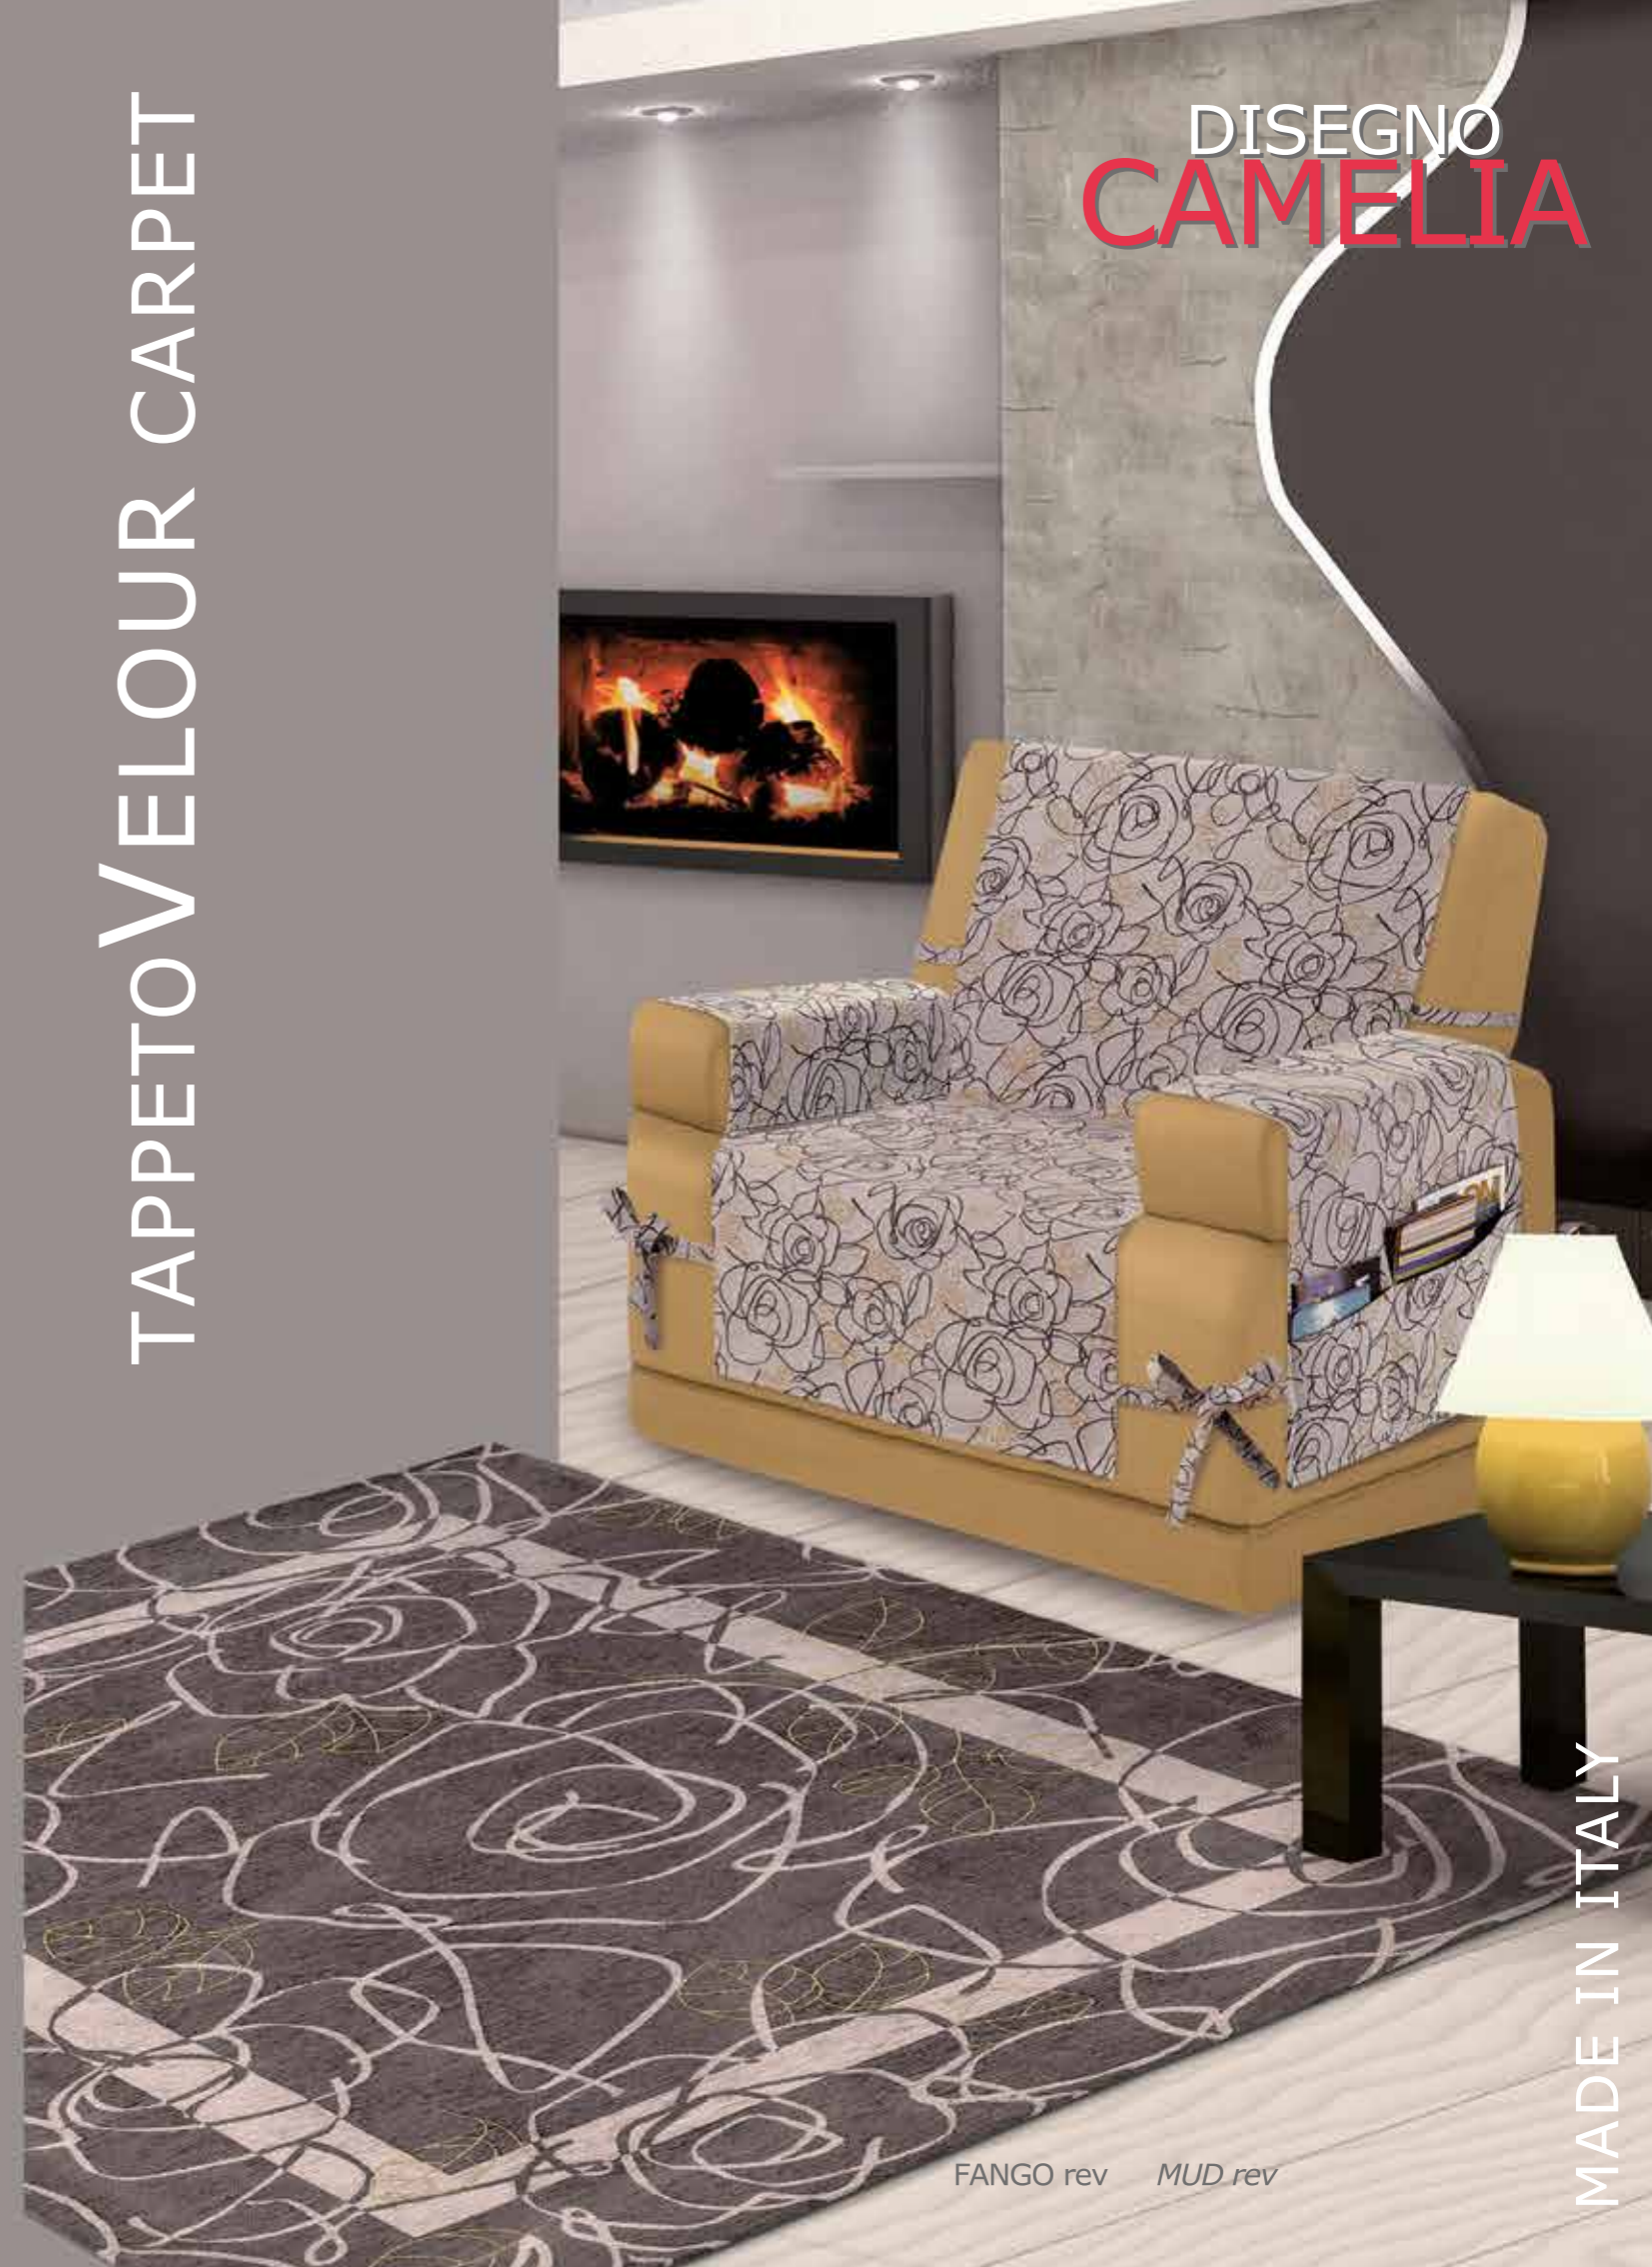

BLACK

NERO rev

BLACK rev

TAPPETO VELOUR CARPET

DISEGNO
CAMELIA

FANGO rev MUD rev

MADE IN ITALY

tappeto velour **BOUQUET**